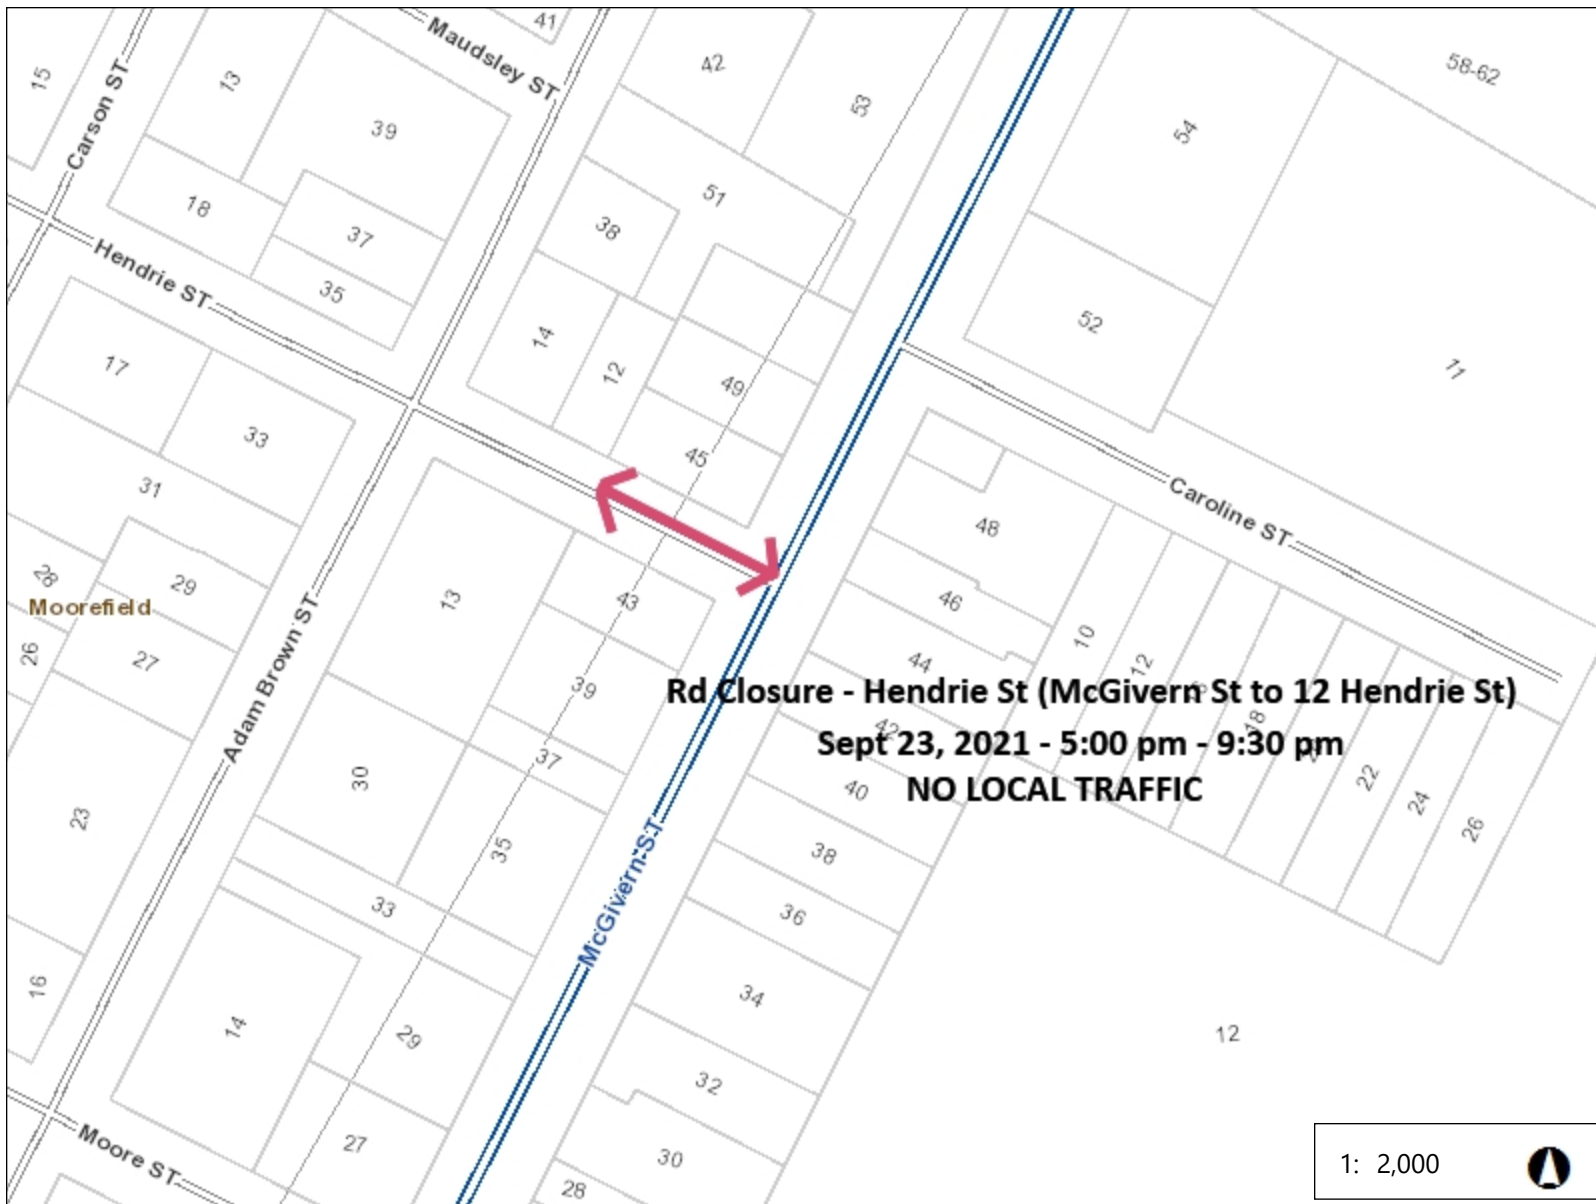

NOTICE OF ROAD CLOSURE

Thursday, September 23, 2021

5:30 pm – 9:00 pm

**Hendrie Street, Moorefield
Between McGivern St & 12 Hendrie St
(map attached)**

Date &

Time Closed: Thursday, September 23, 2021 at 5:00 pm

Date &

Time Reopened: Thursday, September 23, 2021 at 9:30 pm

Reason:

Kinettes Fundraiser Event

NO THROUGH TRAFFIC

Legend

- Municipal Offices
- OPP Stations
- Hospitals
- Fire Stations
- Information Centres
- Schools
- Post Offices
- Arenas
- Community Centres
- Curling Rinks
- Libraries
- Museums
- Park Parking Lots
- County Garages
- Parcels
- Roads**
 - Local Road
 - County Road
 - Highway
- Railways
- Trails
- Waterbodies
- Watercourses
- Parks
- Urban Centres and Hamlets
- Municipalities

0.1 0 0.05 0.1 Kilometers

This map is a user generated static output from an Internet mapping site and is for reference only. Data layers that appear on this map may or may not be accurate, current, or otherwise reliable.

Notes

Sept 23, 2021, 5:00 pm - 9:30 pm
Hendrie St, btwn McGivern St & 12
Hendrie
NO LOCAL TRAFFIC