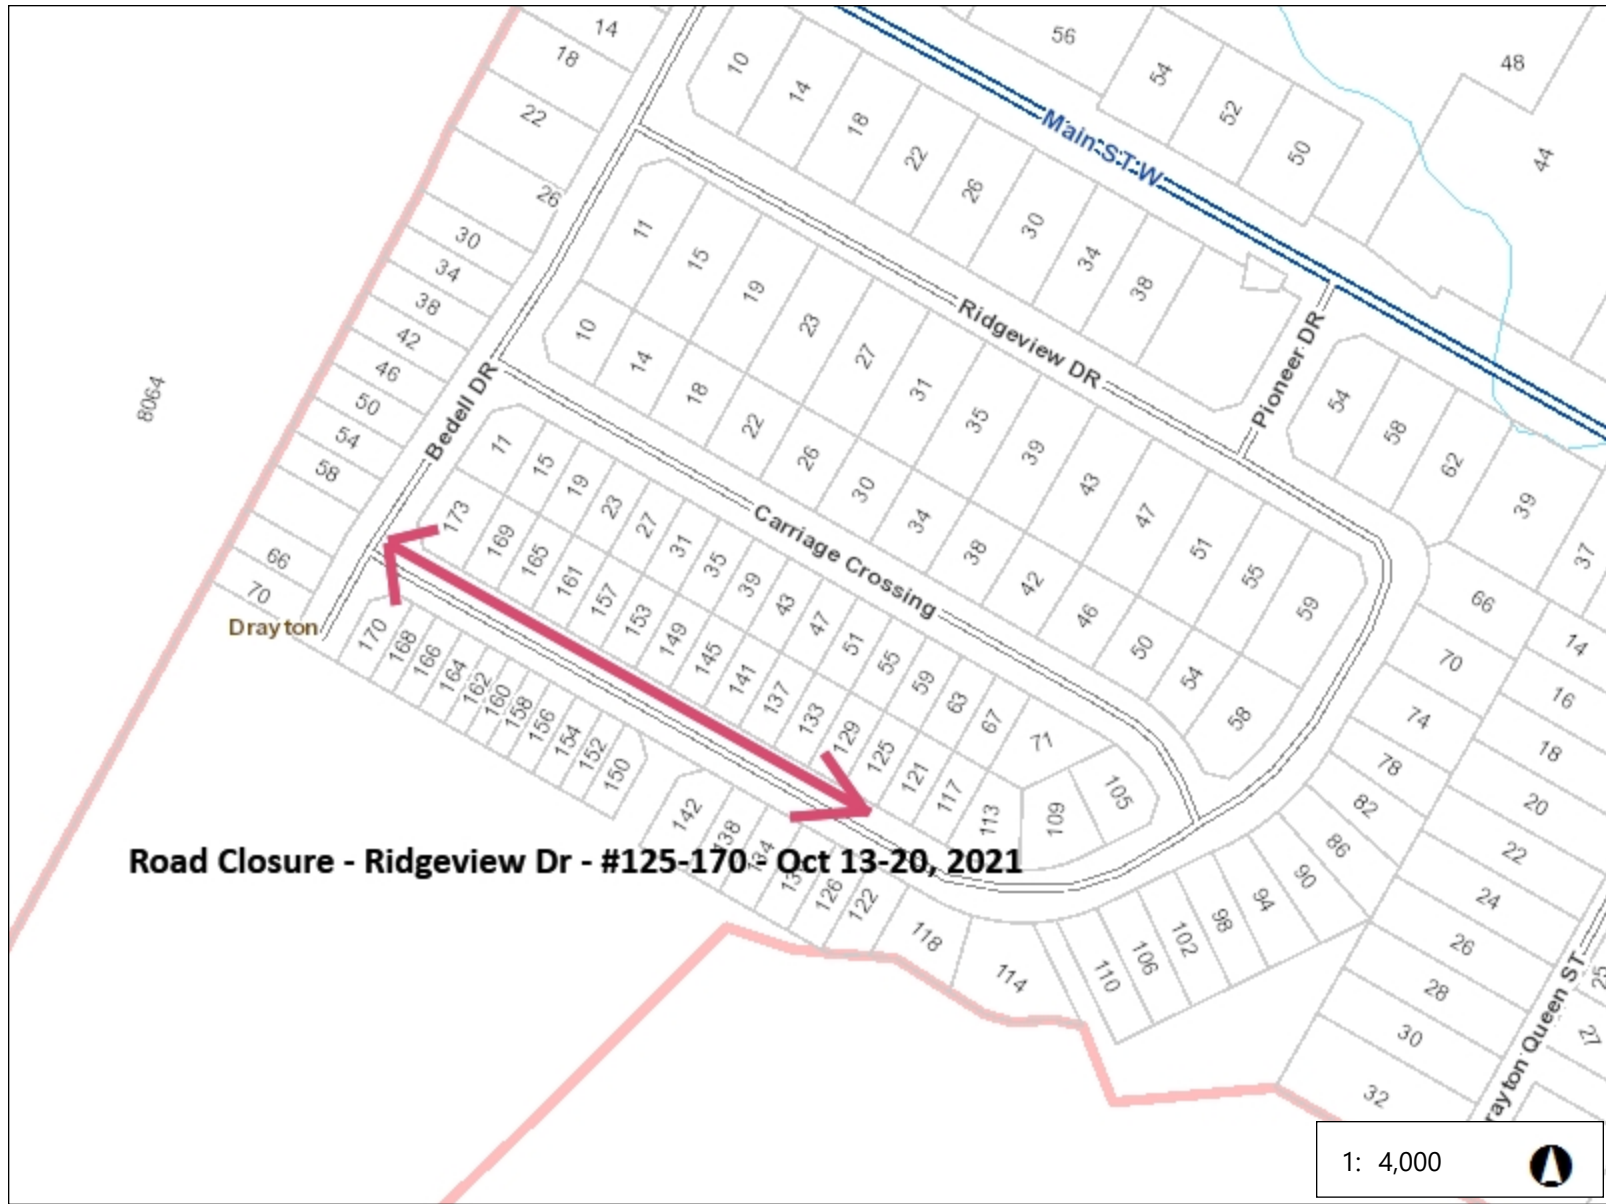

# **NOTICE OF ROAD CLOSURE**

**Wednesday, October 13, 2021**

**to**

**Wednesday, October 20, 2021**

## **Ridgeview Drive**

**From house #125 to #170**

**(map attached)**

**Date &**

**Time Closed: Wednesday, October 13, 2021 at 7:00 am**

**Date &**

**Time Reopened: Wednesday, October 20, 2021 at 6:00 pm**

**Reason:**

**Road Repairs**

**LOCAL ACCESS ONLY - NO THROUGH TRAFFIC**

**Please expect delays**

**Full access on Saturday & Sunday**

**(Friday, October 15 at 6:00 pm until Monday, October 18 at 7:00 am)**

### Notes

#127-170 Ridgeview Dr  
Oct 13-20, 2021  
Local Access Only - NO THROUGH TRAFFIC