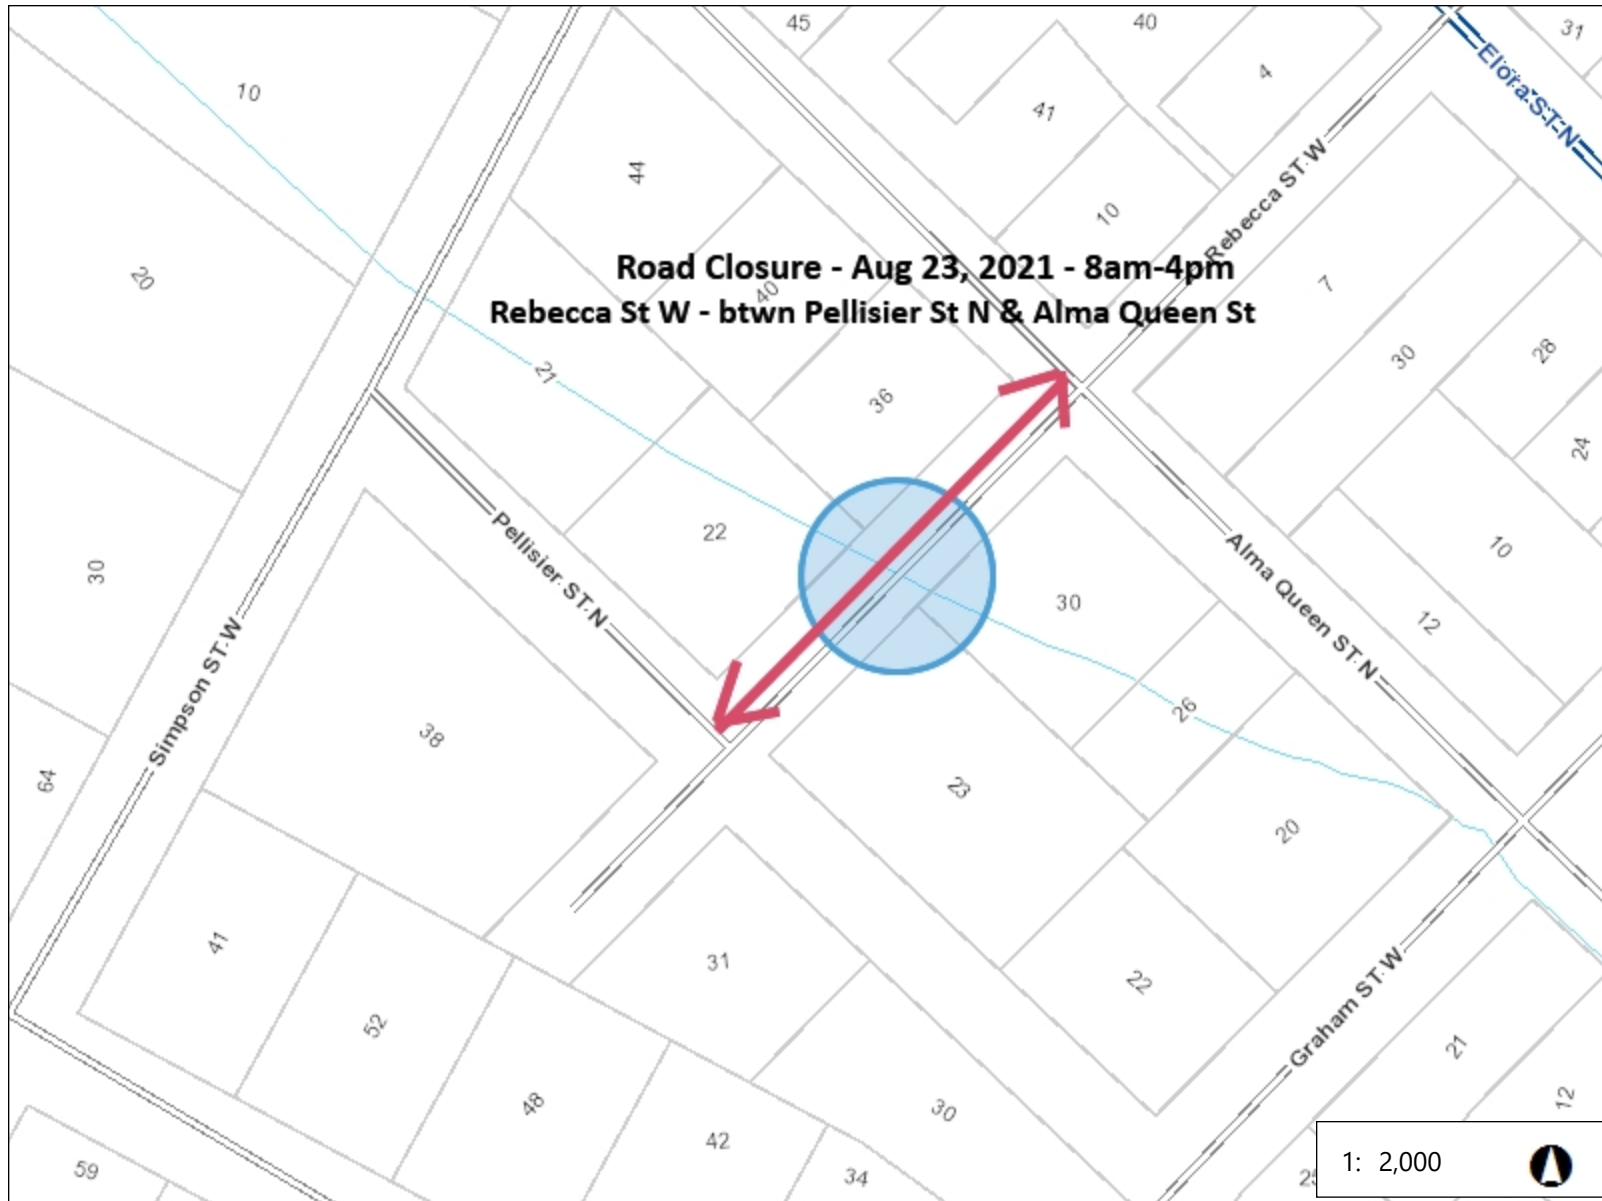

NOTICE OF ROAD CLOSURE

Monday, August 23, 2021

8:00 am – 4:00 pm

Rebecca Street West

**Between Pellisier Street North and Alma Queen Street
(map attached)**

Date &

Time Closed: Monday, August 23, 2021 at 8:00 am

Date &

Time Reopened: Monday, August 23, 2021 at 4:00 pm

Reason:

Culvert Replacement

NO THROUGH TRAFFIC

Access to 22 & 23 Rebecca St N will be from Pellisier St N

Legend

- Municipal Offices
- OPP Stations
- Hospitals
- Fire Stations
- Information Centres
- Schools
- Post Offices
- Arenas
- Community Centres
- Curling Rinks
- Libraries
- Museums
- Park Parking Lots
- County Garages
- Parcels
- Roads**
 - Local Road
 - County Road
 - Highway
- Railways
- Trails
- Waterbodies
- Watercourses
- Parks
- Urban Centres and Hamlets
- Municipalities

1: 2,000

This map is a user generated static output from an Internet mapping site and is for reference only. Data layers that appear on this map may or may not be accurate, current, or otherwise reliable.
 Produced using information under License with the Grand River Conservation Authority. Copyright © Grand River Conservation Authority, 2016.